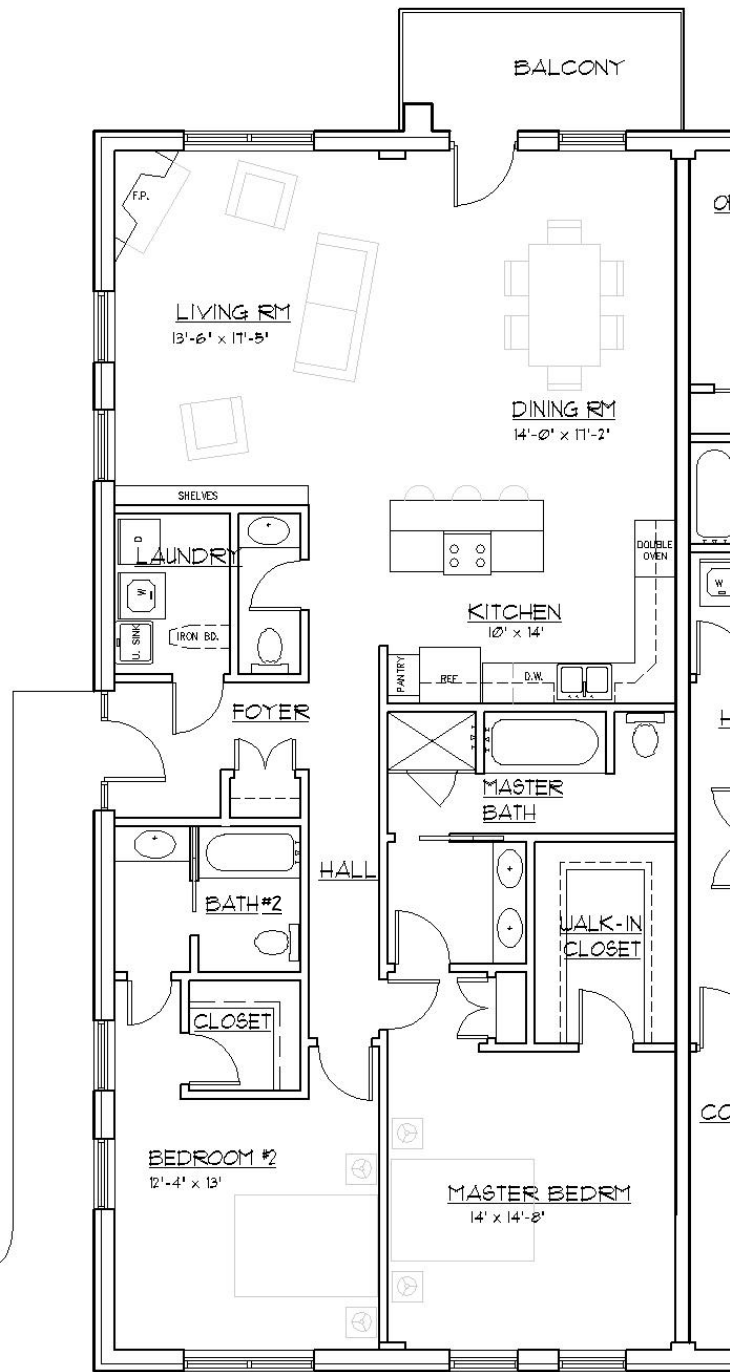

## Interior Features

- Handicap Accessible
- Hardwood floors throughout, with ceramic tile in bathrooms
- Granite counter tops in kitchen and bathrooms
- Cast iron tub with ceramic tile surround in bath #2
- Ceramic tile shower stall & whirlpool in master bath
- 6' x 14' balcony with wrought iron railings overlooking the Charleston Garden
- 42" high wall cabinets in kitchen
- All appliances are G. E. and Jenn-Air
- Gas log fireplace
- Door hardware in oil rubbed bronze finish

Floor Plan Unit A

**Charleston Garden**  
*at Flat Rock*

UNIT A: 2 BEDROOM, 2 ½ BATH  
1700 SQ.F.T

\$339,000.00