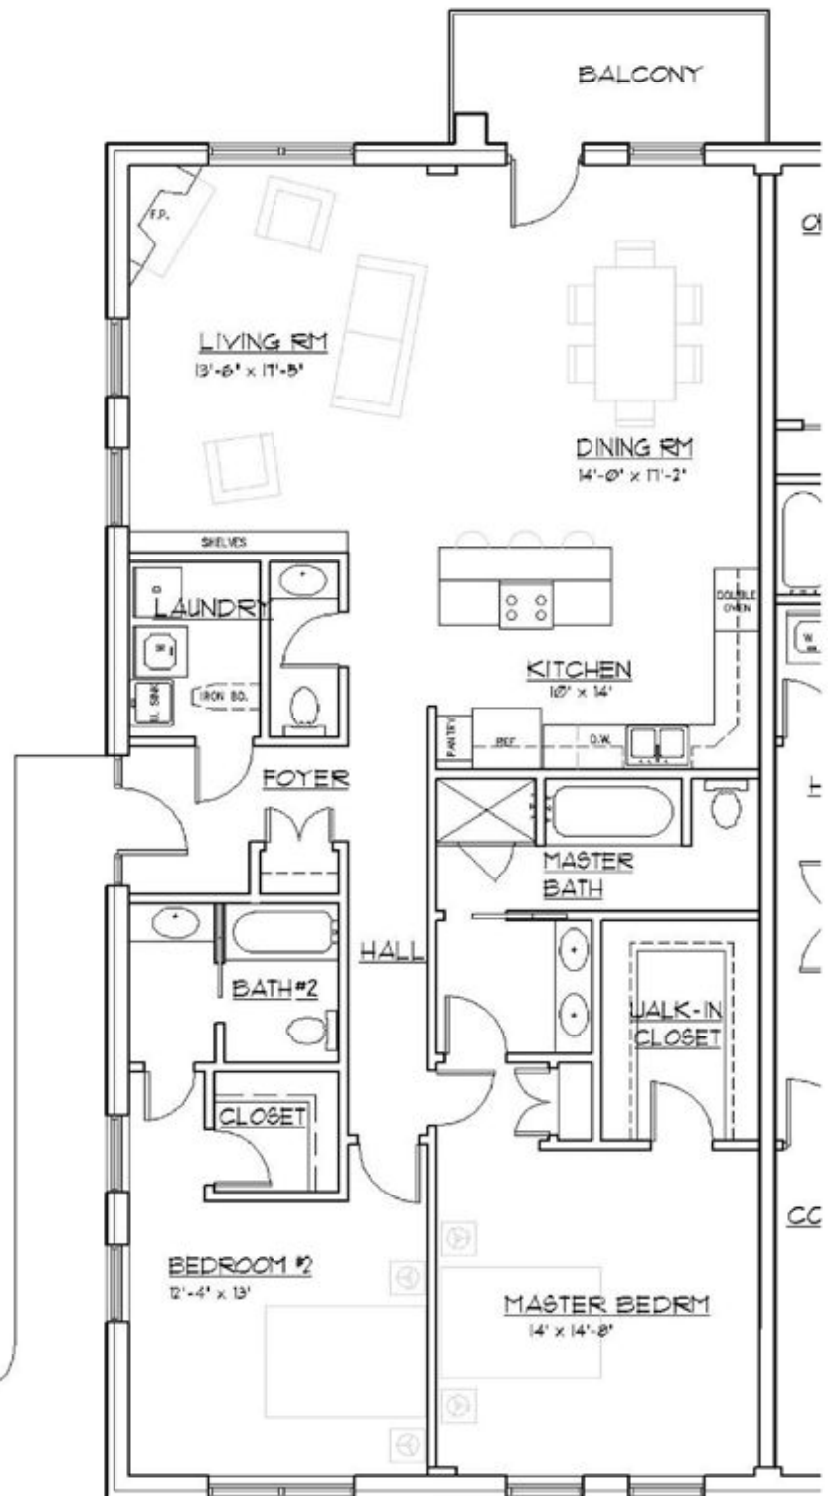

Interior Features

- Handicap Accessible
- Hardwood floors throughout, with ceramic tile in bathrooms
- Granite counter tops in kitchen and bathrooms
- Cast iron tub with ceramic tile surround in bath #2
- Ceramic tile shower stall & whirlpool in master bath
- 6' x 14' balcony with wrought iron railings overlooking the Charleston Garden
- 42" high wall cabinets in kitchen
- All appliances are G. E. and Jenn-Air
- Gas log fireplace
- Door hardware in oil rubbed bronze finish

Floor Plan Unit A

Charleston Garden
at Flat Rock

UNIT A: 2 BEDROOM, 2 ½ BATH
1700 SQ.F.T

SOLD