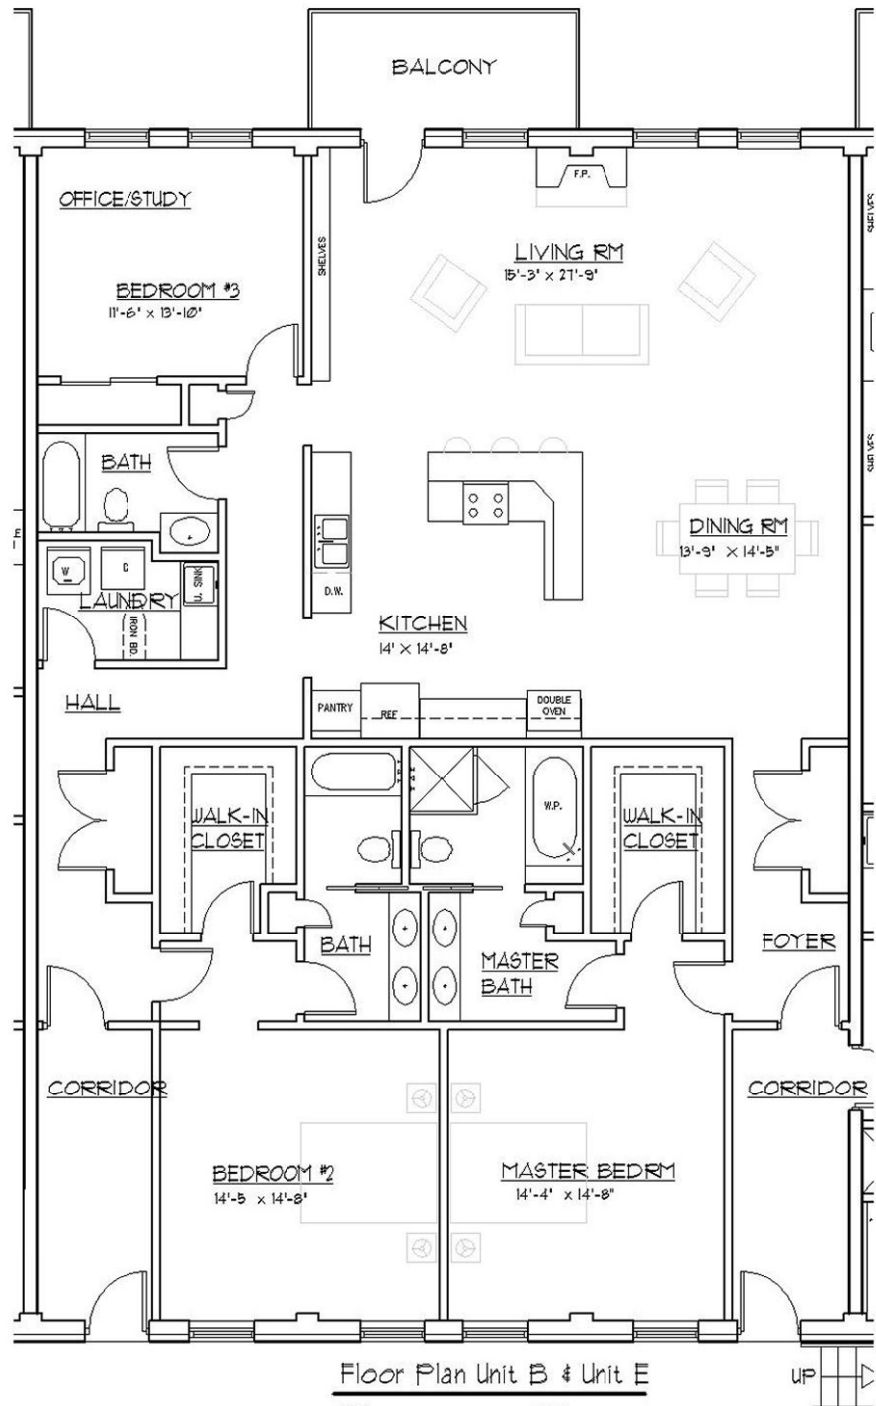

## Interior Features

- Handicap Accessible
- Hardwood floors throughout, with ceramic tile in bathrooms
- Granite counter tops kitchen and bathrooms
- Cast iron tubs with ceramic tile surround in baths #2 & #3
- Ceramic tile shower stall & whirlpool in master bath
- 6' x 14' balcony with wrought iron railings overlooking the Charleston Garden
- 42" high wall cabinets in kitchen
- All appliances are G. E. and Jenn-Air
- Gas log fireplace
- Door hardware in oil rubbed bronze finish

**Charleston Garden**  
*at Flat Rock*

**UNIT B: 3 BEDROOM, 3 BATH**  
**2400 SQ.F.T**

**\$379,000**