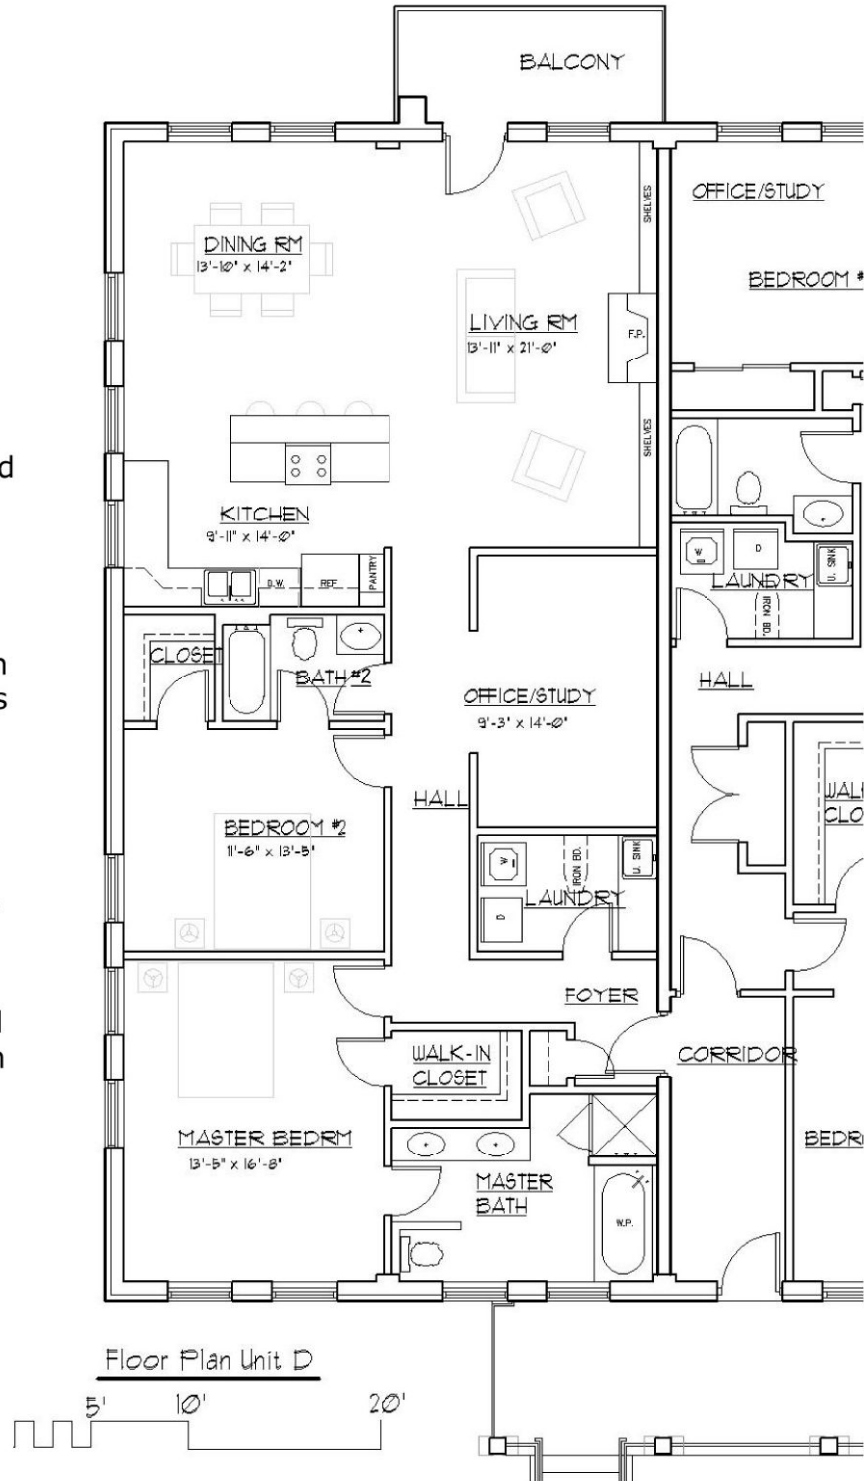

Interior Features

- Vaulted Ceilings
- Hardwood floors throughout, with ceramic tile in bathrooms
- Granite counter tops in kitchen and bathrooms
- Cast iron tub with ceramic tile surround in bath #2
- Ceramic tile shower stall & whirlpool in master bath
- 6' x 14' balcony with wrought iron railings overlooking the Charleston Garden
- 42" high wall cabinets in kitchen
- Appliances are G. E. and Jenn-Air
- Gas log fireplace
- Door hardware in oil rubbed bronze finish

Charleston Garden
at Flat Rock

UNIT D: 2 BEDROOM, 2 BATH
1700 SQ.F.T

SOLD