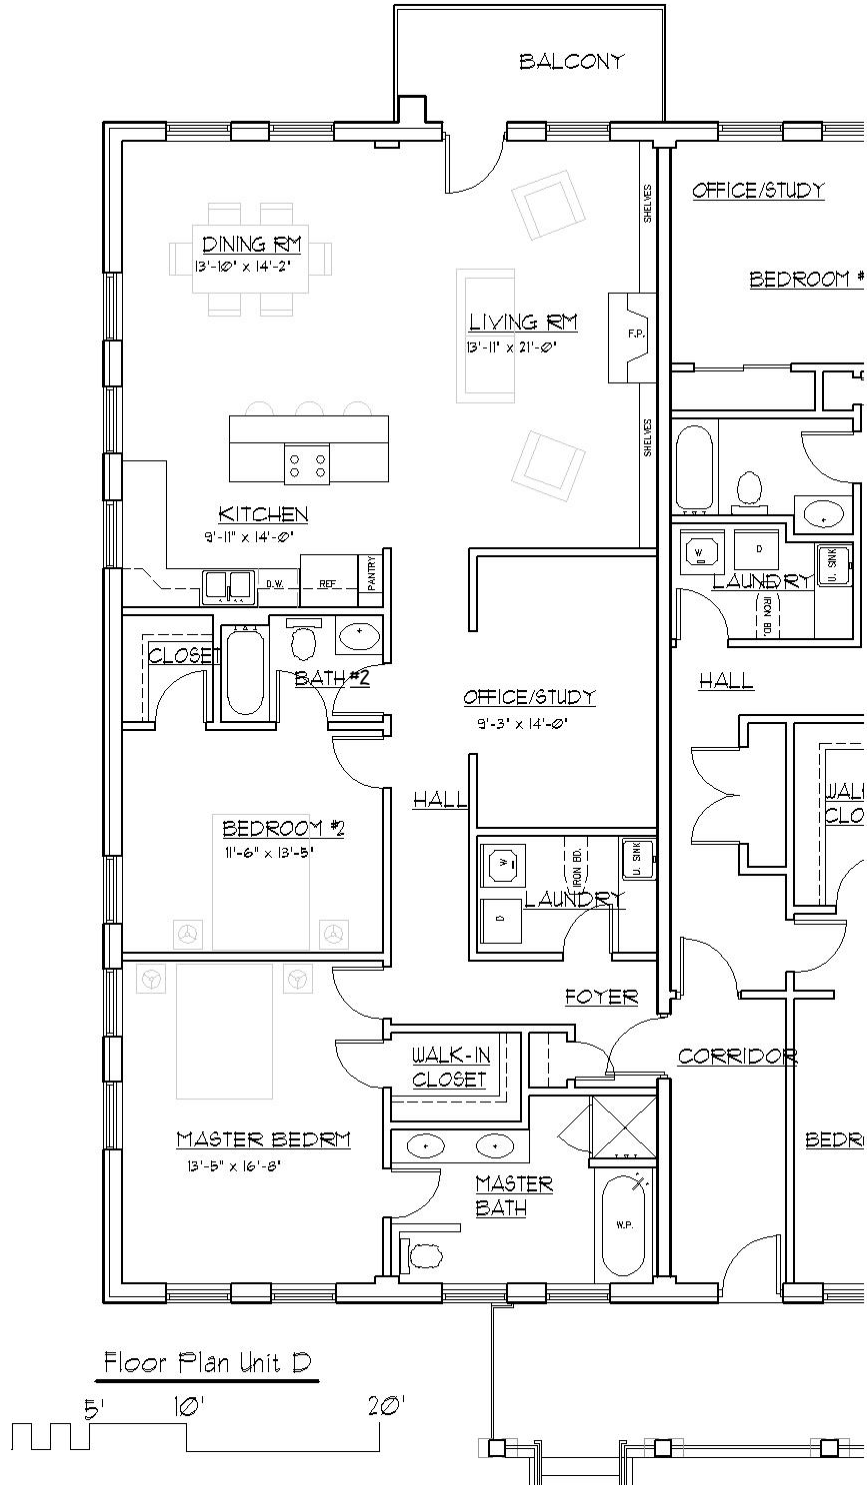

Interior Features

- Vaulted Ceilings
- Hardwood floors throughout, with ceramic tile in bathrooms
- Granite counter tops in kitchen and bathrooms
- Cast iron tub with ceramic tile surround in bath #2
- Ceramic tile shower stall & whirlpool in master bath
- 6' x 14' balcony with wrought iron railings overlooking the Charleston Garden
- 42" high wall cabinets in kitchen
- Appliances are G. E. and Jenn-Air
- Gas log fireplace
- Door hardware in oil rubbed bronze finish

UNIT D: 2 BEDROOM, 2 BATH
1700 SQ.F.T

\$359,000.00