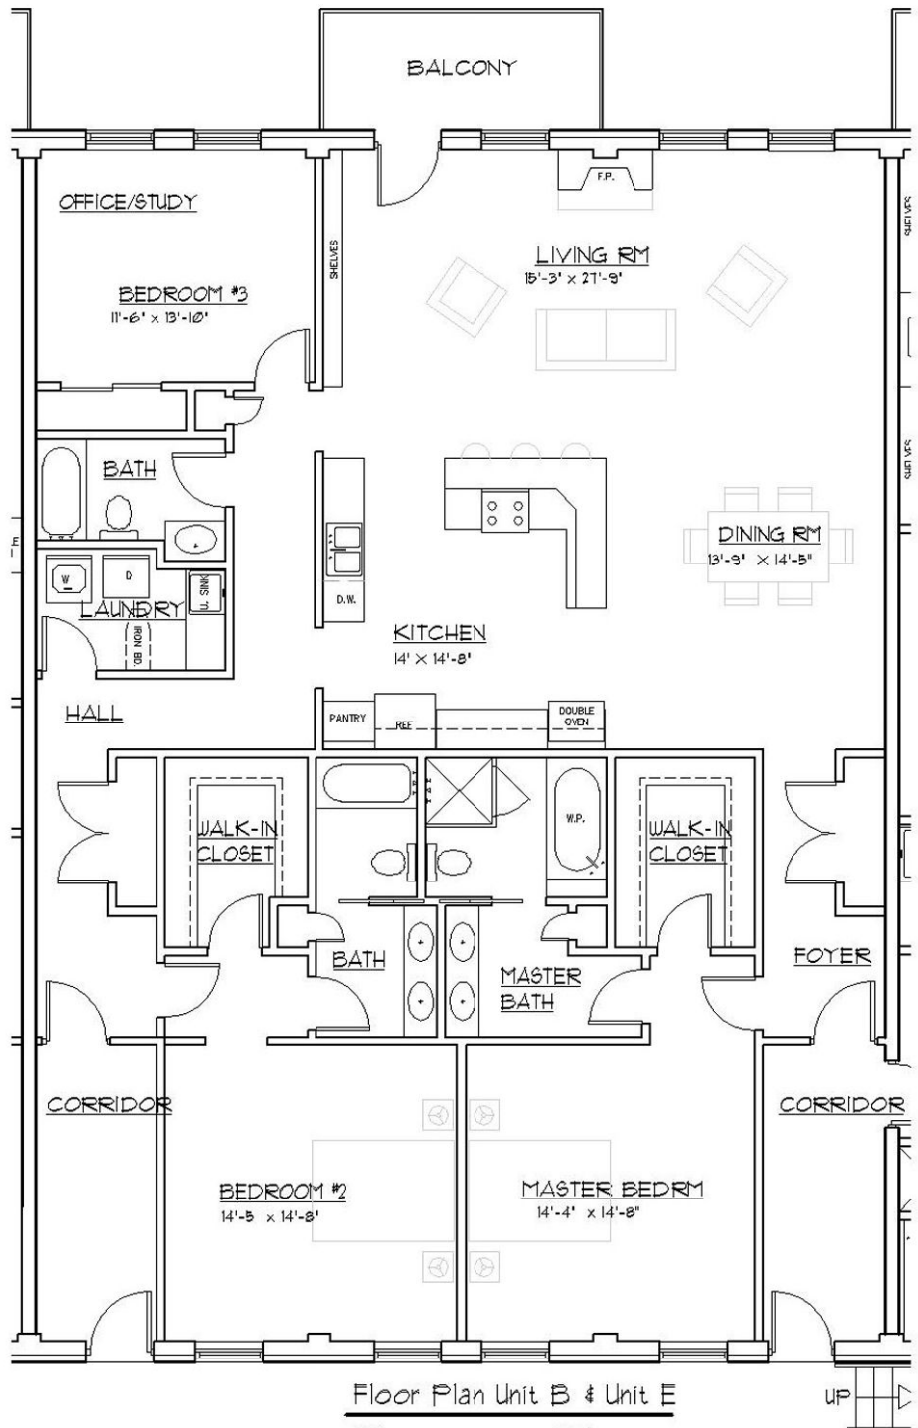

Interior Features

- Vaulted Ceilings
- Hardwood floors throughout, with ceramic tile in bathrooms
- Granite countertops in kitchen and bathrooms
- Cast iron tubs with ceramic tile surrounds in baths #2 & #3
- Ceramic tile shower stall & whirlpool in master bath
- 6' x 14' balcony with wrought iron railings overlooking the Charleston Garden
- 42" high wall cabinets in kitchen
- Appliances are G. E. and Jenn-Air
- Gas log fireplace
- Door hardware in oil rubbed bronze finish

Charleston Garden
at Flat Rock

UNIT E: 3 BEDROOM, 3 BATH
2400 SQ.F.T

\$399,000