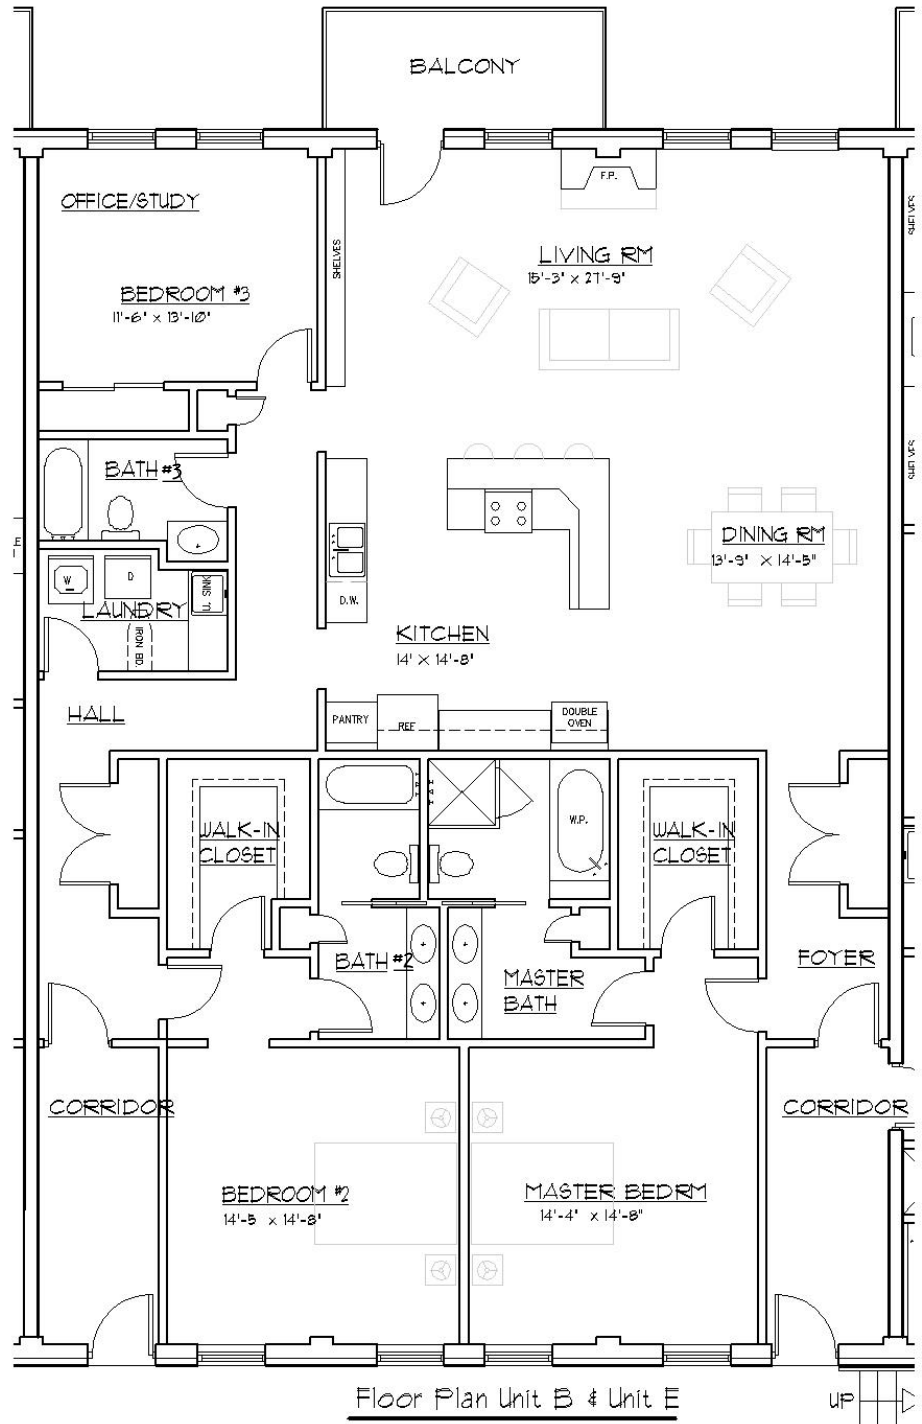

Interior Features

- Vaulted Ceilings
- Hardwood floors throughout, with ceramic tile in bathrooms
- Granite countertops in kitchen and bathrooms
- Cast iron tubs with ceramic tile surrounds in baths #2 & #3
- Ceramic tile shower stall & whirlpool in master bath
- 6' x 14' balcony with wrought iron railings overlooking the Charleston Garden
- 42" high wall cabinets in kitchen
- Appliances are G. E. and Jenn-Air
- Gas log fireplace
- Door hardware in oil rubbed bronze finish

Charleston Garden
at Flat Rock

UNIT E: 3 BEDROOM, 3 BATH
2400 SQ.F.T

\$489,000.00