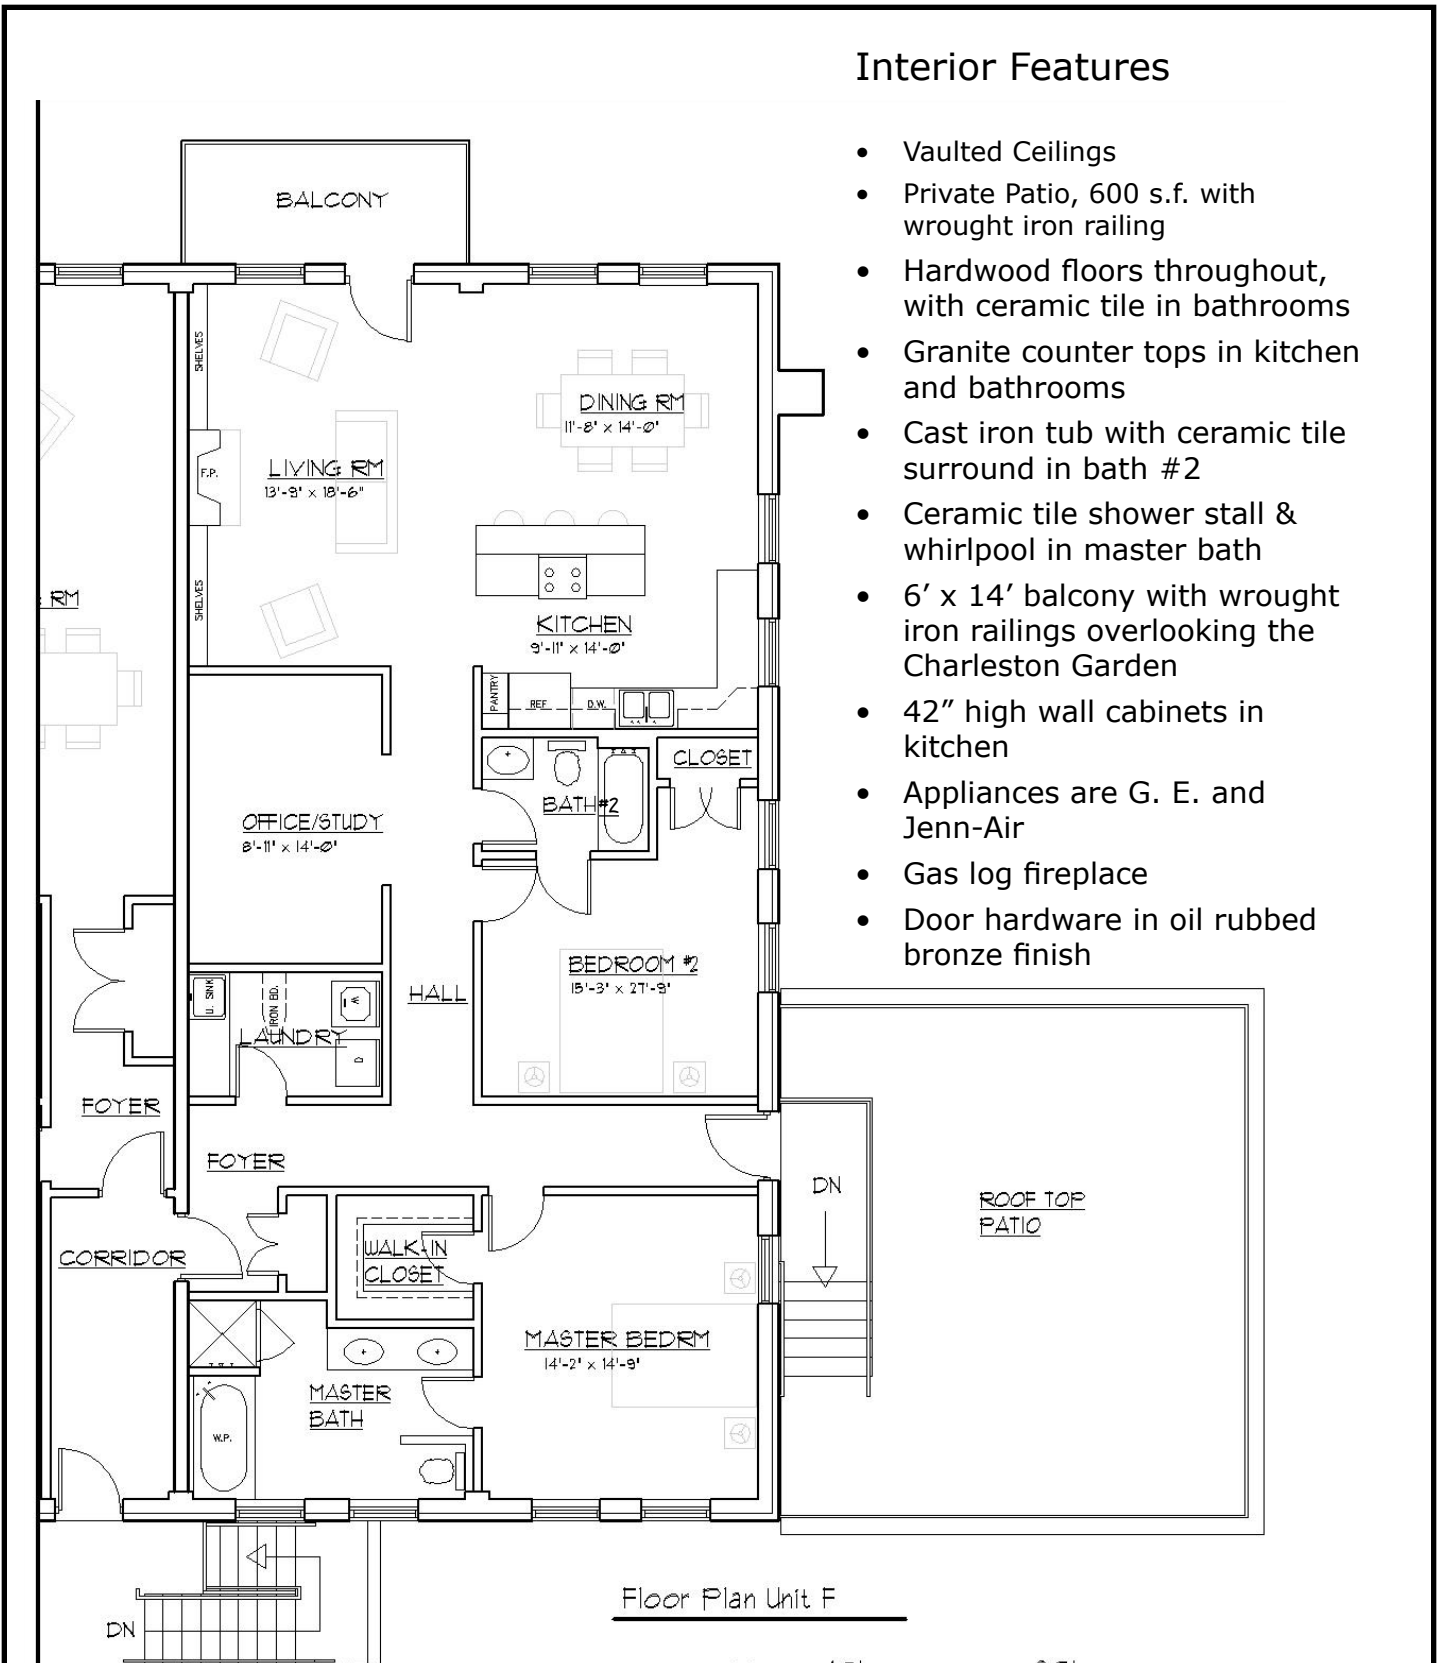

## Interior Features

- Vaulted Ceilings
- Private Patio, 600 s.f. with wrought iron railing
- Hardwood floors throughout, with ceramic tile in bathrooms
- Granite counter tops in kitchen and bathrooms
- Cast iron tub with ceramic tile surround in bath #2
- Ceramic tile shower stall & whirlpool in master bath
- 6' x 14' balcony with wrought iron railings overlooking the Charleston Garden
- 42" high wall cabinets in kitchen
- Appliances are G. E. and Jenn-Air
- Gas log fireplace
- Door hardware in oil rubbed bronze finish

**Charleston Garden**  
*at Flat Rock*

UNIT F: 2 BEDROOM, 2 BATH  
1700 SQ.F.T

\$389,000.00