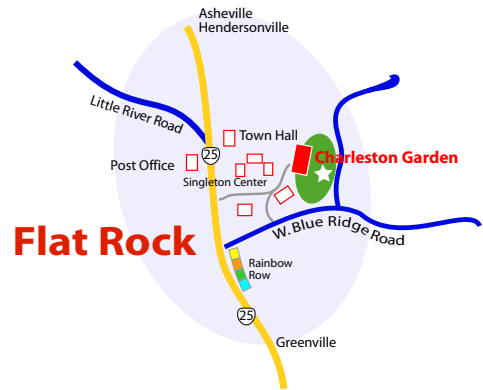

Nilsson Construction Co., Inc.
Please call ahead to 828-698-1888 and come
visit the site.

From I-25 Greenville Highway, enter Singleton
Center to 2700.

Charleston Garden
at Flat Rock

The Builder
Nilsson Construction Co., Inc.