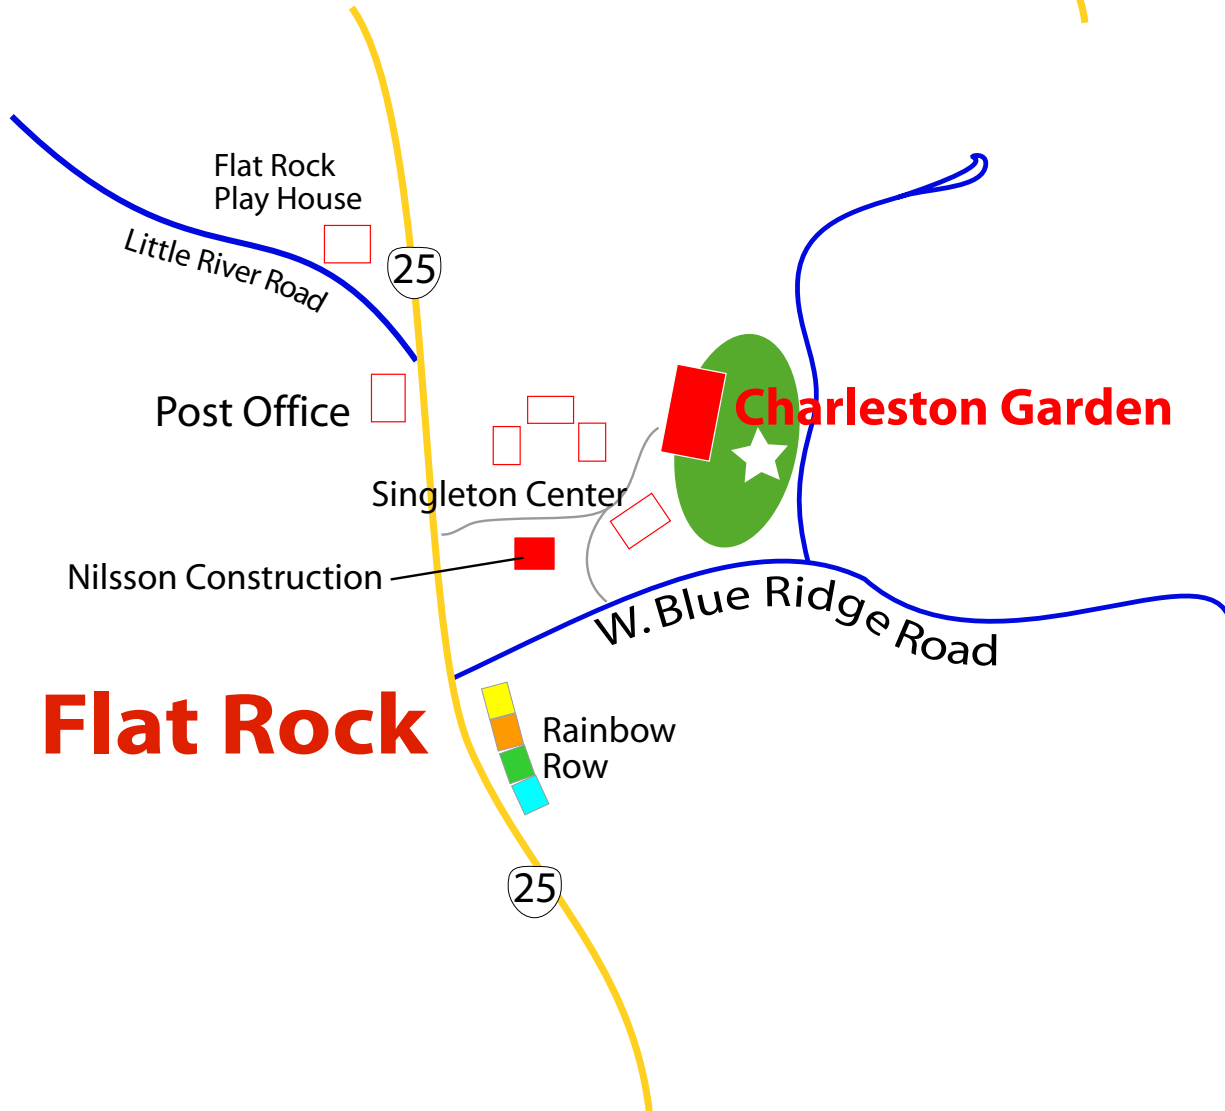

Nilsson Construction Co., Inc.
Please call ahead to 828-698-1888 and come
visit the site.

From I-25 Greenville Highway, enter Singleton
Center to 2700.

Charleston Garden
at Flat Rock

The Builder
Nilsson Construction Co., Inc.